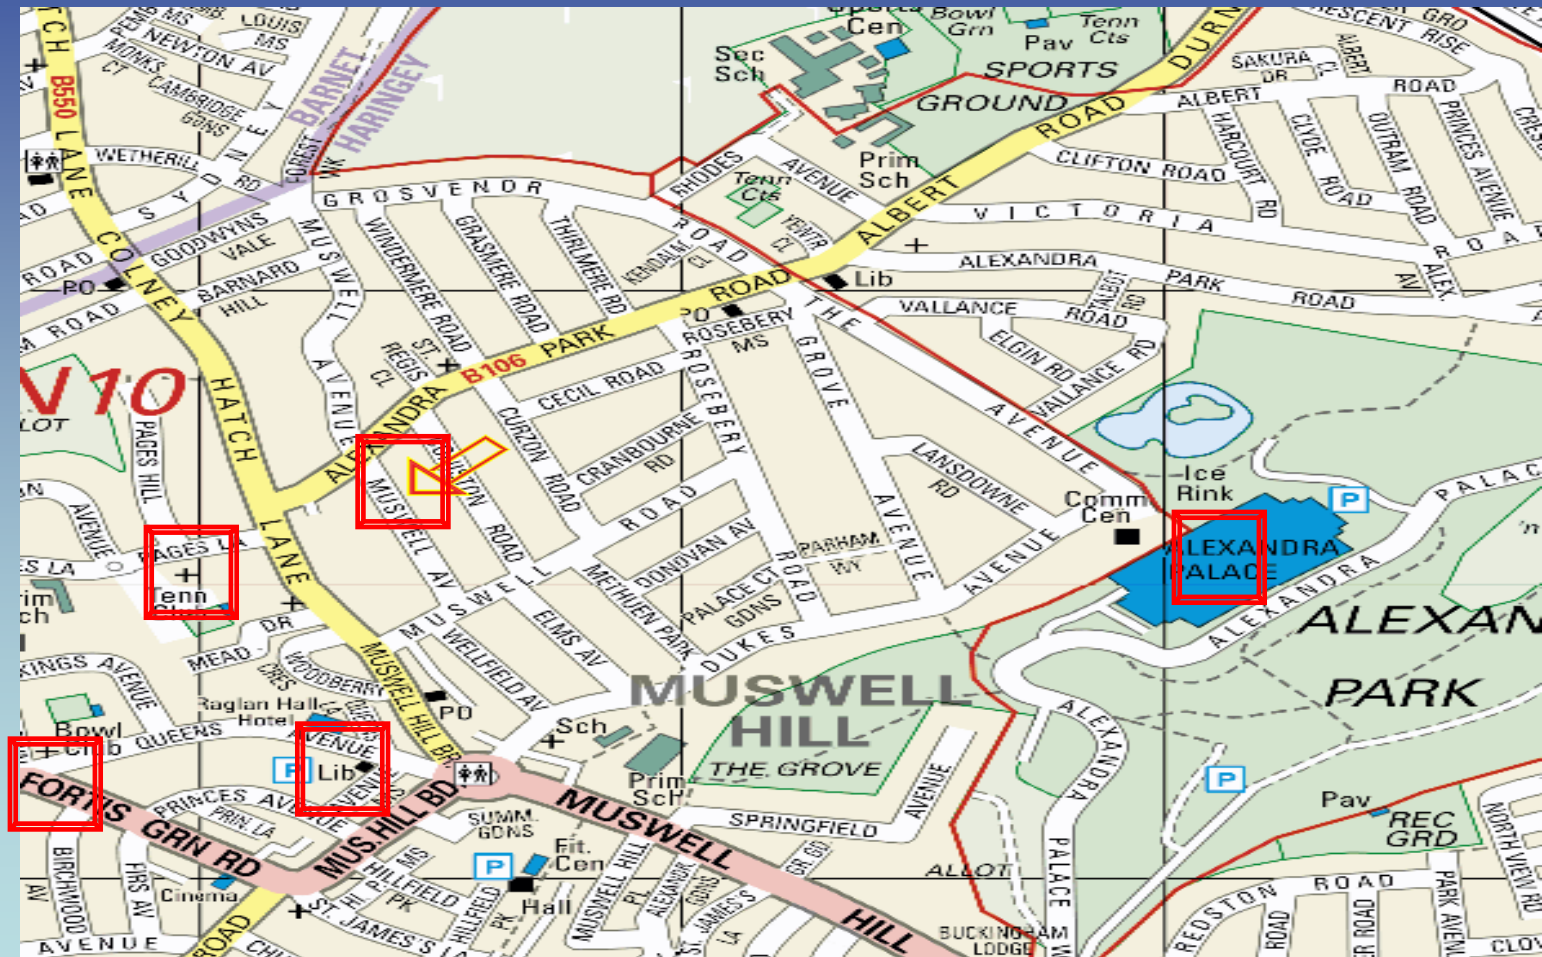

Interactive Map of Muswell Hill

By Xavier Morais

Norfolk School House

An independent school for boys and girls aged 4-11

The Methodist Church

A lovely church which Norfolk House School have recently performed a play at. This church is set on Pages Lane.

Fortis Green Rd Police Station

This is a police station which you would find not far down Fortis Green Road.